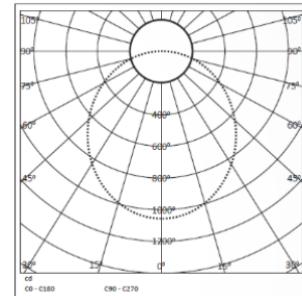

PHOTOMETRIC

ARCADE LIGHTING INDUSTRIES PVT LTD

8 Raju industrial estate, Penkar pada, Near dahisar check naka, Mira road 401107