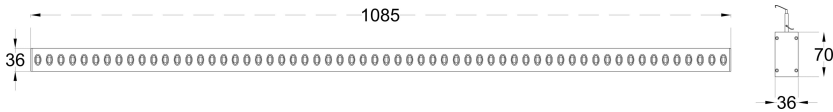

LIGHT TECHNOLOGY

LED FITTED	Bridgelux,Osram,Cree
DELIVERED LUMENS	4680 / 4500 / 4320
CCT (K)	6000 / 4000 / 3000
Tunable	On Request
LED BINNING	3 Step MacAdam
CRI (Ra)	80 / 90
LED LIFE L70	45,000 HRS
LUMINAIRE	5040 / 4860 / 4680
LUMINOUS FLUX	
LUMINOUS EFFICACY	130 Lumens / Watt

ELECTRICAL SYSTEM

(UGR)	<9
INPUT VOLTAGE	220 TO 240 Vac
INPUT POWER	36W
POWER FACTOR	>0.96
THD	<10%
CONTROL GEAR	Remote
MOUNTING	
DRIVER PROTECTION	OVP,Short Circuit,Surge
DIMMING	Phase / Analog / Dali / RF / APP
EMERGENCY BATTERY BACKUP	On Request

PACKAGING DETAILS

PACKING QTY 2

GROSS WEIGHT -

CARTOON SIZE - (LXBXH)

DIMENSIONS