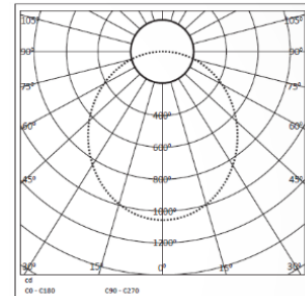

PHOTOMETRIC

ARCADE LIGHTING INDUSTRIES PVT LTD

8 Raju industrial estate, Penkar pada, Near
dahisar check naka, Mira road 401107

NOTE : The technical data sheet with design registration stamp is the property of Arcade Lighting India Pvt. Ltd. & protected under Intellectual Property law, and it is restricted for sharing with other lighting suppliers

Technical parameters are subjected to change time to time in order to improve product performance and reliability

BP-RV00 AR/FRT/TEC/TDS/01