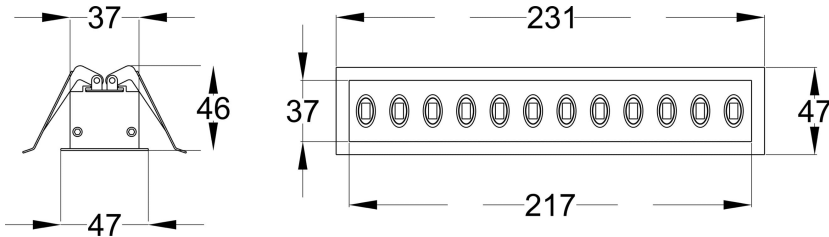

LIGHT TECHNOLOGY

LED FITTED	Bridgelux, Osram, Cree
DELIVERED LUMENS	2300 / 2200 / 2100
CCT (K)	6000 / 4000 / 3000
Tunable	On Request
LED BINNING	3 Step MacAdam
CRI (Ra)	80 / 90
LED LIFE L70	40,000 HRS
LUMINAIRE	3200 / 3100 / 3000
LUMINOUS FLUX	
LUMINOUS EFFICACY	115 Lumens / Watt

ELECTRICAL SYSTEM

(UGR)	<9
INPUT VOLTAGE	220 TO 240 Vac
INPUT POWER	20W
POWER FACTOR	>0.95
THD	<10%
CONTROL GEAR	Remote
MOUNTING	
DRIVER PROTECTION	OVP, Short Circuit, Surge
DIMMING	Phase / Analog / Dali / RF / APP
EMERGENCY	On Request
BATTERY BACKUP	

PACKAGING DETAILS

PACKING QTY -

GROSS WEIGHT -

CARTON SIZE -
(LXBXH)

DIMENSIONS