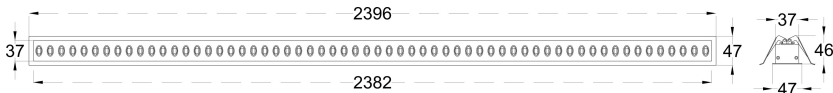

LIGHT TECHNOLOGY

LED FITTED	Bridgelux,Osram,Cree
DELIVERED LUMENS	9360 / 9000 / 8640
CCT (K)	6000 / 4000 / 3000
Tunable	On Request
LED BINNING	3 Step MacAdam
CRI (Ra)	80 / 90
LED LIFE L70	45,000 HRS
LUMINAIRE	10080 / 9720 / 9360
LUMINOUS FLUX	
LUMINOUS EFFICACY	130 Lumens / Watt

ELECTRICAL SYSTEM

(UGR)	<9
INPUT VOLTAGE	220 TO 240 Vac
INPUT POWER	72W
POWER FACTOR	>0.96
THD	<10%
CONTROL GEAR	Remote
MOUNTING	
DRIVER PROTECTION	OVP,Short Circuit,Surge
DIMMING	Phase / Analog / Dali / RF / APP
EMERGENCY BATTERY BACKUP	On Request

PACKAGING DETAILS

PACKING QTY 2

GROSS WEIGHT -

CARTOON SIZE - (LXBXH)

DIMENSIONS