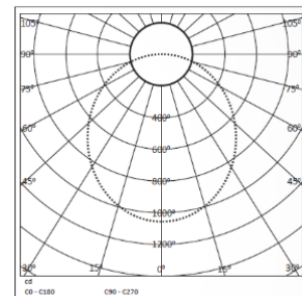

PHOTOMETRIC

ARCADE LIGHTING INDUSTRIES PVT LTD

8 Raju industrial estate, Penkar pada, Near dahisar check naka, Mira road 401107