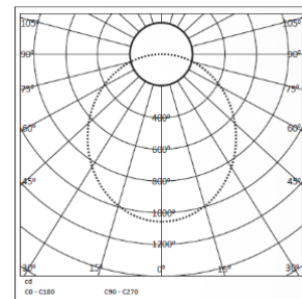

PHOTOMETRIC

ARCADE LIGHTING INDUSTRIES PVT LTD

8 Raju industrial estate, Penkar pada, Near
dahisar check naka, Mira road 401107