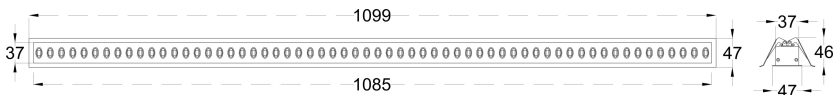

LIGHT TECHNOLOGY

LED FITTED	Bridgelux,Osram,Cree
DELIVERED LUMENS	4680 / 4500 / 4320
CCT (K)	6000 / 4000 / 3000
Tunable	On Request
LED BINNING	3 Step MacAdam
CRI (Ra)	80 / 90
LED LIFE L70	45,000 HRS
LUMINAIRE	5040 / 4860 / 4680
LUMINOUS FLUX	
LUMINOUS EFFICACY	130 Lumens / Watt

ELECTRICAL SYSTEM

(UGR)	<9
INPUT VOLTAGE	220 TO 240 Vac
INPUT POWER	36W
POWER FACTOR	>0.96
THD	<10%
CONTROL GEAR	Remote
MOUNTING	
DRIVER PROTECTION	OVP,Short Circuit,Surge
DIMMING	Phase / Analog / Dali / RF / APP
EMERGENCY BATTERY BACKUP	On Request

PACKAGING DETAILS

PACKING QTY 2

GROSS WEIGHT -

**CARTOON SIZE -
(LXBXH)**

DIMENSIONS