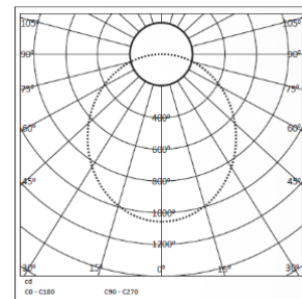

PHOTOMETRIC

ARCADE LIGHTING INDUSTRIES PVT LTD

8 Raju industrial estate, Penkar pada, Near dahisar check naka, Mira road 401107