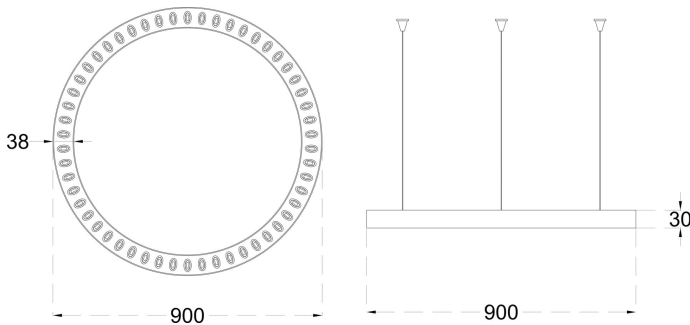

LIGHT TECHNOLOGY

LED FITTED	Bridgelux,Osram,Cree
DELIVERED LUMENS	9360 / 9000 / 8640
CCT (K)	6000 / 4000 / 3000
Tunable	On Request
LED BINNING	3 Step MacAdam
CRI (Ra)	80 / 90
LED LIFE L70	45,000 HRS
LUMINAIRE	10080 / 9720 / 9360
LUMINOUS FLUX	
LUMINOUS EFFICACY	130 Lumens / Watt

ELECTRICAL SYSTEM

(UGR)	<9
INPUT VOLTAGE	220 TO 240 Vac
INPUT POWER	72W
POWER FACTOR	>0.96
THD	<10%
CONTROL GEAR	Remote
MOUNTING	
DRIVER PROTECTION	OVP,Short Circuit,Surge
DIMMING	Phase / Analog / Dali / RF / APP
EMERGENCY BATTERY BACKUP	On Request

PACKAGING DETAILS

PACKING QTY 2

GROSS WEIGHT -

CARTOON SIZE - (LXBXH)

DIMENSIONS