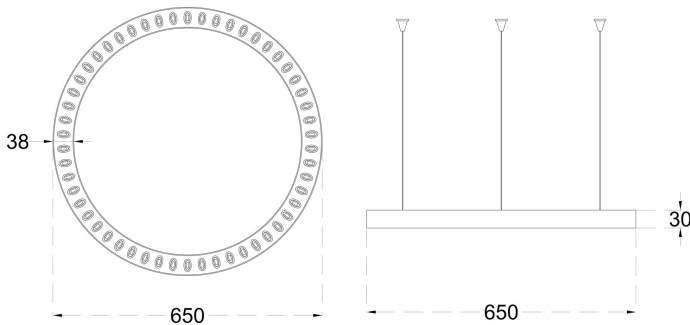

LIGHT TECHNOLOGY

LED FITTED	Bridgelux,Osram,Cree
DELIVERED LUMENS	4680 / 4500 / 4320
CCT (K)	6000 / 4000 / 3000
Tunable	On Request
LED BINNING	3 Step MacAdam
CRI (Ra)	80 / 90
LED LIFE L70	45,000 HRS
LUMINAIRE	5040 / 4860 / 4680
LUMINOUS FLUX	
LUMINOUS EFFICACY	130 Lumens / Watt

ELECTRICAL SYSTEM

(UGR)	<9
INPUT VOLTAGE	220 TO 240 Vac
INPUT POWER	36W
POWER FACTOR	>0.96
THD	<10%
CONTROL GEAR	Remote
MOUNTING	
DRIVER PROTECTION	OVP,Short Circuit,Surge
DIMMING	Phase / Analog / Dali / RF / APP
EMERGENCY BATTERY BACKUP	On Request

PACKAGING DETAILS

PACKING QTY 2

GROSS WEIGHT -

CARTOON SIZE - (LXBXH)

DIMENSIONS