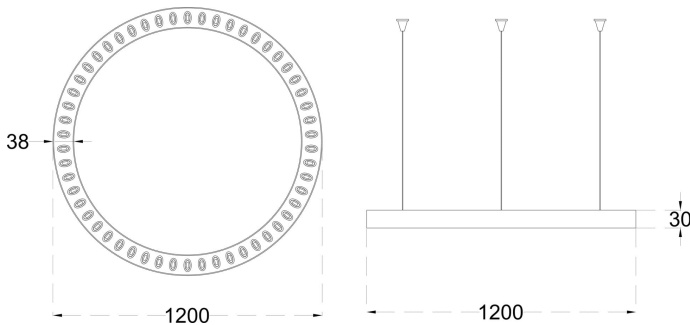

LIGHT TECHNOLOGY

LED FITTED	Bridgelux,Osram,Cree
DELIVERED LUMENS	14040 / 13500 / 12960
CCT (K)	6000 / 4000 / 3000
Tunable	On Request
LED BINNING	3 Step MacAdam
CRI (Ra)	80 / 90
LED LIFE L70	45,000 HRS
LUMINAIRE	15120 / 14580 / 14040
LUMINOUS FLUX	
LUMINOUS EFFICACY	130 Lumens / Watt

ELECTRICAL SYSTEM

(UGR)	<9
INPUT VOLTAGE	220 TO 240 Vac
INPUT POWER	108W
POWER FACTOR	>0.96
THD	<10%
CONTROL GEAR	Remote
MOUNTING	
DRIVER PROTECTION	OVP,Short Circuit,Surge
DIMMING	Phase / Analog / Dali / RF / APP
EMERGENCY BATTERY BACKUP	On Request

PACKAGING DETAILS

PACKING QTY 2

GROSS WEIGHT -

CARTOON SIZE - (LXBXH)

DIMENSIONS