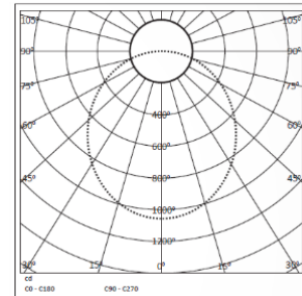

PACKAGING DETAILS

PACKING QTY 4

GROSS WEIGHT -

CARTOON SIZE 48.75"x8.5"x4"
(LXBXH)

DIMENSIONS

PHOTOMETRIC

ARCADE LIGHTING INDUSTRIES PVT LTD

8 Raju industrial estate, Penkar pada, Near
dahisar check naka, Mira road 401107