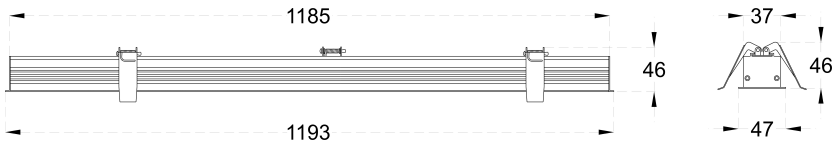

CONSTRUCTION AND MATERIALS

SIZE OUT SIDE MM	1193x47x46
CUT OUT SIZE (MM)	1185x37x46
HOUSING	Extruded Aluminium
LENS / DIFFUSER	High Transmission PMMA
REFLECTOR	N/A
SURFACE FINISH	White/Black/Custom Powder Coated
IP rating	30

PACKAGING DETAILS

PACKING QTY 2

GROSS WEIGHT -

CARTOON SIZE 48.75"x 5.2"x
(LXBXH) 4.2"

DIMENSIONS

PHOTOMETRIC

ARCADE LIGHTING INDUSTRIES PVT LTD

8 Raju industrial estate, Penkar pada, Near
dahisar check naka, Mira road 401107