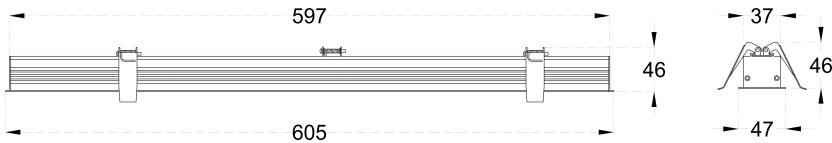

Dimming
Optional

TECHNICAL SPECIFICATIONS

PRODUCT REFERENCE

ITEM CODE	INTERIO RECESS 15
ENVIRONMENT	Indoor
INSTALLATION	Recessed

CONSTRUCTION AND MATERIALS

SIZE OUT SIDE MM	605x47x46
CUT OUT SIZE (MM)	597x37x46
HOUSING	Extruded Aluminium
LENS / DIFFUSER	High Transmission PMMA
REFLECTOR	N/A
SURFACE FINISH	White/Black/Custom Powder Coated
IP rating	30

PACKAGING DETAILS

PACKING QTY 4

GROSS WEIGHT -

CARTOON SIZE 48.75"x 5.2"x
(LXBXH) 4.2"

DIMENSIONS

PHOTOMETRIC

ARCADE LIGHTING INDUSTRIES PVT LTD

8 Raju industrial estate, Penkar pada, Near
dahisar check naka, Mira road 401107