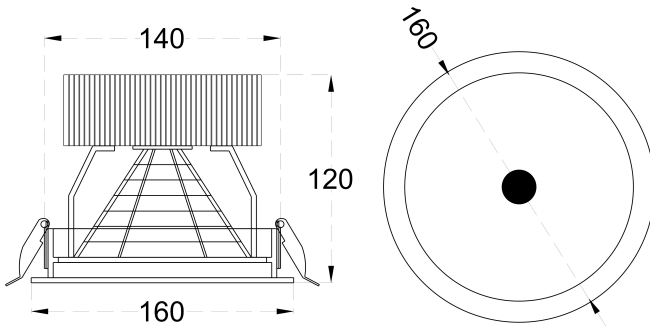

Google or Alexa Voice

TECHNICAL SPECIFICATIONS

PRODUCT REFERENCE

ITEM CODE	HIPPO 40
ENVIRONMENT	Indoor
INSTALLATION	Recessed

CONSTRUCTION AND MATERIALS

SIZE OUT SIDE MM	160
CUT OUT SIZE (MM)	140x130
HOUSING	Die Cast Aluminium / Extruded Aluminium
LENS / DIFFUSER	Tempered Glass
REFLECTOR	PC High Purity Metallised
SURFACE FINISH	White/Black/Custom Powder Coated
IP rating	20

PACKAGING DETAILS

PACKING QTY 24

GROSS WEIGHT -

CARTON SIZE "23"x19"x14"
(LXBXH)

DIMENSIONS

PHOTOMETRIC

ARCADE LIGHTING INDUSTRIES PVT LTD

8 Raju industrial estate, Penkar pada, Near
dahisar check naka, Mira road 401107