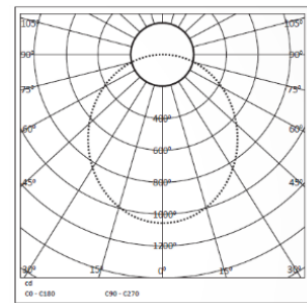

PACKAGING DETAILS

PACKING QTY 24

GROSS WEIGHT -

CARTON SIZE "23"x19"x14"
(LXBXH)

DIMENSIONS

PHOTOMETRIC

ARCADE LIGHTING INDUSTRIES PVT LTD

8 Raju industrial estate, Penkar pada, Near
dahisar check naka, Mira road 401107