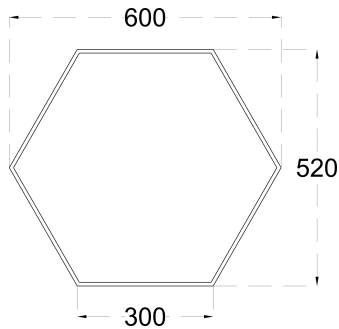

Low Glare

TECHNICAL SPECIFICATIONS

PRODUCT REFERENCE

ITEM CODE	HEXA SLIM 30 600
ENVIRONMENT	Indoor
INSTALLATION	Suspended

CONSTRUCTION AND MATERIALS

SIZE OUT SIDE MM	600 Dia x 60
CUT OUT SIZE (MM)	-
HOUSING	Extruded Aluminium
LENS / DIFFUSER	High Transmission PMMA
REFLECTOR	N/A
SURFACE FINISH	White/Black/Custom Powder Coated
IP rating	30

PACKAGING DETAILS

PACKING QTY 2

GROSS WEIGHT -

CARTOON SIZE 30.5"x30.5"x7.5"
(LXBXH)

DIMENSIONS

PHOTOMETRIC

ARCADE LIGHTING INDUSTRIES PVT LTD

8 Raju industrial estate, Penkar pada, Near
dahisar check naka, Mira road 401107