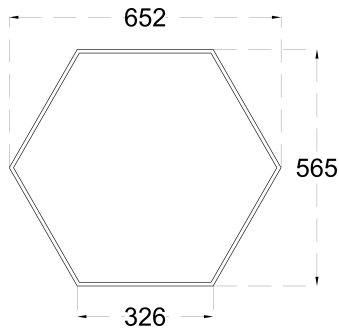

CONSTRUCTION AND MATERIALS

SIZE OUT SIDE MM	652 Dia x 90
CUT OUT SIZE (MM)	-
HOUSING	Extruded Aluminium
LENS / DIFFUSER	High Transmission PMMA
REFLECTOR	N/A
SURFACE FINISH	White/Black/Custom Powder Coated
IP rating	30

PACKAGING DETAILS

PACKING QTY 2

GROSS WEIGHT -

CARTOON SIZE 30.5"x30.5"x7.5"
(LXBXH)

DIMENSIONS

PHOTOMETRIC

ARCADE LIGHTING INDUSTRIES PVT LTD

8 Raju industrial estate, Penkar pada, Near
dahisar check naka, Mira road 401107