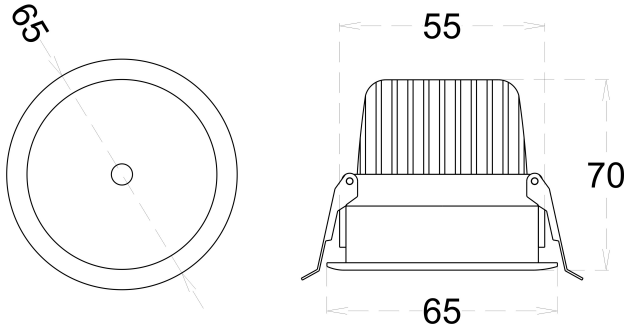

LIGHT TECHNOLOGY

LED FITTED	Bridgelux
DELIVERED LUMENS	805 / 770 / 735
CCT (K)	6000 / 4000 / 3000
Tunable	On Request
LED BINNING	3 Step MacAdam
CRI (Ra)	80 / 90
LED LIFE L70	40,000 HRS
LUMINAIRE	1120 / 1085 / 1050
LUMINOUS FLUX	
LUMINOUS EFFICACY	115 Lumens / Watt

ELECTRICAL SYSTEM

(UGR)	<19
INPUT VOLTAGE	220 TO 240 Vac
INPUT POWER	7W
POWER FACTOR	>0.95
THD	<10%
CONTROL GEAR	Remote
MOUNTING	
DRIVER PROTECTION	OVP, Short Circuit, Surge
DIMMING	Phase / Analog / Dali / RF / APP
EMERGENCY	On Request
BATTERY BACKUP	

PACKAGING DETAILS

PACKING QTY -

GROSS WEIGHT -

**CARTON SIZE -
(LXBXH)**

DIMENSIONS