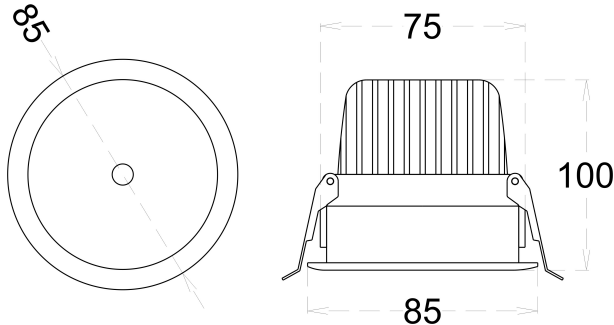

LIGHT TECHNOLOGY

LED FITTED	Bridgelux
DELIVERED LUMENS	2070 / 1980 / 1890
CCT (K)	6000 / 4000 / 3000
Tunable	On Request
LED BINNING	3 Step MacAdam
CRI (Ra)	80 / 90
LED LIFE L70	40,000 HRS
LUMINAIRE	2880 / 2790 / 2700
LUMINOUS FLUX	
LUMINOUS EFFICACY	115 Lumens / Watt

ELECTRICAL SYSTEM

(UGR)	<19
INPUT VOLTAGE	220 TO 240 Vac
INPUT POWER	18W
POWER FACTOR	>0.95
THD	<10%
CONTROL GEAR	Remote
MOUNTING	
DRIVER PROTECTION	OVP, Short Circuit, Surge
DIMMING	Phase / Analog / Dali / RF / APP
EMERGENCY	On Request
BATTERY BACKUP	

PACKAGING DETAILS

PACKING QTY -

GROSS WEIGHT -

CARTON SIZE -
(LXBXH)

DIMENSIONS