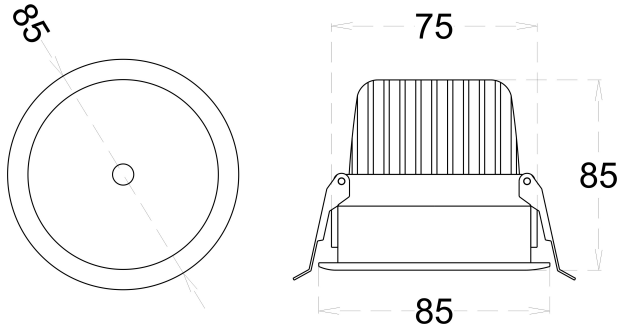

LIGHT TECHNOLOGY

LED FITTED	Bridgelux
DELIVERED LUMENS	1380 / 1320 / 1260
CCT (K)	6000 / 4000 / 3000
Tunable	On Request
LED BINNING	3 Step MacAdam
CRI (Ra)	80 / 90
LED LIFE L70	40,000 HRS
LUMINAIRE	1920 / 1860 / 1800
LUMINOUS FLUX	
LUMINOUS EFFICACY	115 Lumens / Watt

ELECTRICAL SYSTEM

(UGR)	<19
INPUT VOLTAGE	220 TO 240 Vac
INPUT POWER	12W
POWER FACTOR	>0.95
THD	<10%
CONTROL GEAR	Remote
MOUNTING	
DRIVER PROTECTION	OVP, Short Circuit, Surge
DIMMING	Phase / Analog / Dali / RF / APP
EMERGENCY	On Request
BATTERY BACKUP	

PACKAGING DETAILS

PACKING QTY -

GROSS WEIGHT -

**CARTON SIZE -
(LXBXH)**

DIMENSIONS