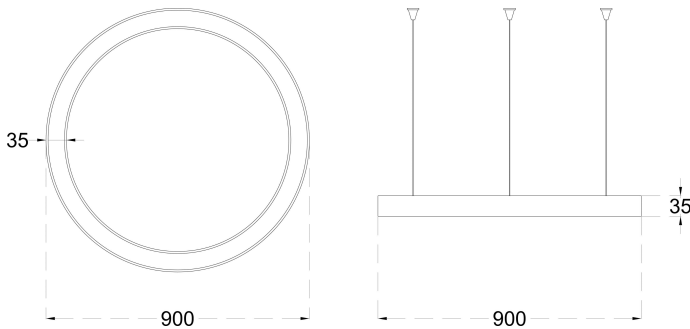

### OPTICAL SYSTEM

<b>BEAM ANGLE</b>	110°
<b>ILLUMINATION MODE</b>	Direct Lighting
<b>SWIVEL</b>	No

## PACKAGING DETAILS

**PACKING QTY** -

**GROSS WEIGHT** -

**CARTOON SIZE** -  
(LXBXH)

### DIMENSIONS