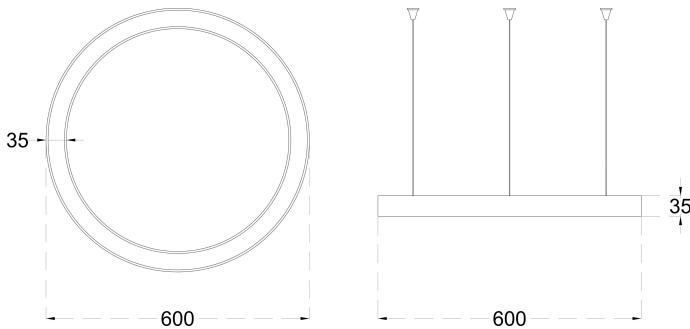

### CONSTRUCTION AND MATERIALS

<b>SIZE OUT SIDE MM</b>	600 Dia x35x35
<b>CUT OUT SIZE (MM)</b>	-
<b>HOUSING</b>	Extruded Aluminium
<b>LENS / DIFFUSER</b>	High Transmission PMMA
<b>REFLECTOR</b>	N/A
<b>SURFACE FINISH</b>	White/Black/Custom Powder Coated
<b>IP rating</b>	30

### OPTICAL SYSTEM

<b>BEAM ANGLE</b>	110°
<b>ILLUMINATION MODE</b>	Direct Lighting
<b>SWIVEL</b>	No

## PACKAGING DETAILS

**PACKING QTY -**

**GROSS WEIGHT -**

**CARTOON SIZE -  
(LXBXH)**

### DIMENSIONS