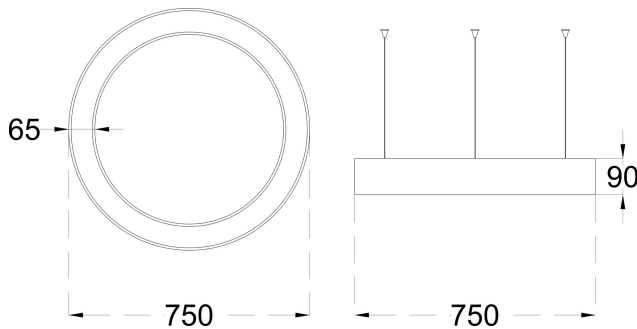

### CONSTRUCTION AND MATERIALS

<b>SIZE OUT SIDE MM</b>	750 Dia x65x90
<b>CUT OUT SIZE (MM)</b>	-
<b>HOUSING</b>	Extruded Aluminium
<b>LENS / DIFFUSER</b>	High Transmission PMMA
<b>REFLECTOR</b>	N/A
<b>SURFACE FINISH</b>	White/Black/Custom Powder Coated
<b>IP rating</b>	30

### OPTICAL SYSTEM

<b>BEAM ANGLE</b>	110°
<b>ILLUMINATION MODE</b>	Direct Lighting
<b>SWIVEL</b>	No

## PACKAGING DETAILS

**PACKING QTY** 2

**GROSS WEIGHT -**

**CARTOON SIZE** 32"x32"x7.5"  
(LXBXH)

## DIMENSIONS