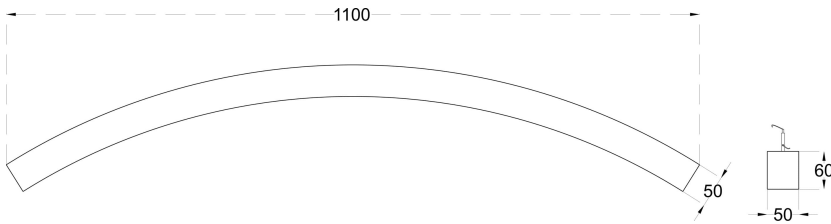

RF Control

Tailor Made

TECHNICAL SPECIFICATIONS

PRODUCT REFERENCE

ITEM CODE	CURVY SLIM 30
ENVIRONMENT	Indoor
INSTALLATION	Suspended

CONSTRUCTION AND MATERIALS

SIZE OUT SIDE MM	1100x50x60
CUT OUT SIZE (MM)	-
HOUSING	Extruded Aluminium
LENS / DIFFUSER	High Transmission PMMA
REFLECTOR	N/A
SURFACE FINISH	White/Black/Custom Powder Coated
IP rating	30

PACKAGING DETAILS

PACKING QTY 2

GROSS WEIGHT -

CARTOON SIZE 48.75"x8.5"x4"
(LXBXH)

DIMENSIONS

PHOTOMETRIC

ARCADE LIGHTING INDUSTRIES PVT LTD

8 Raju industrial estate, Penkar pada, Near
dahisar check naka, Mira road 401107