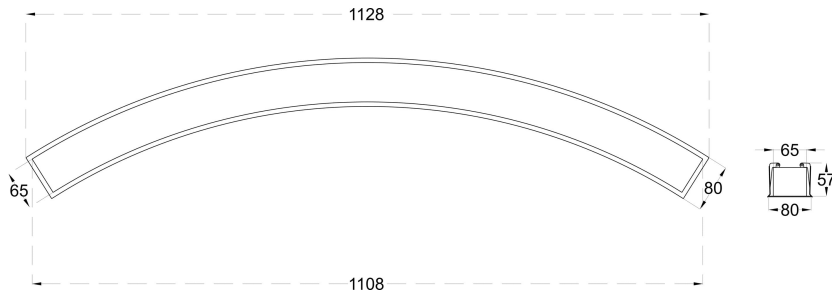

Tailor Made

TECHNICAL SPECIFICATIONS

PRODUCT REFERENCE

ITEM CODE	CURVY RECESS 30
ENVIRONMENT	Indoor
INSTALLATION	Suspended

CONSTRUCTION AND MATERIALS

SIZE OUT SIDE MM	1128x80x57
CUT OUT SIZE (MM)	1108x65x57
HOUSING	Extruded Aluminium
LENS / DIFFUSER	High Transmission PMMA
REFLECTOR	N/A
SURFACE FINISH	White/Black/Custom Powder Coated
IP rating	30

PACKAGING DETAILS

PACKING QTY 2

GROSS WEIGHT -

CARTOON SIZE 48.75"x8.5"x4"
(LXBXH)

DIMENSIONS

PHOTOMETRIC

ARCADE LIGHTING INDUSTRIES PVT LTD

8 Raju industrial estate, Penkar pada, Near
dahisar check naka, Mira road 401107