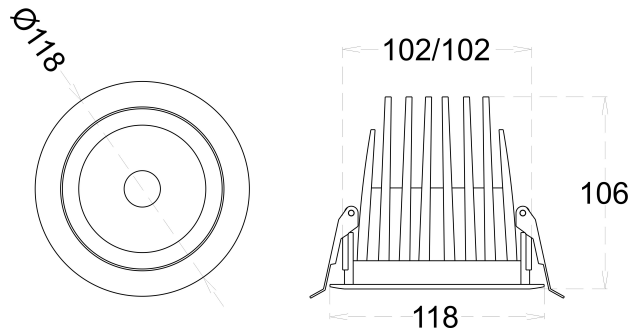

### CONSTRUCTION AND MATERIALS

<b>SIZE OUT SIDE MM</b>	118x118x102
<b>CUT OUT SIZE (MM)</b>	102x102x102
<b>HOUSING</b>	Die Cast Aluminium
<b>LENS / DIFFUSER</b>	High Transmission PS
<b>REFLECTOR</b>	PC High Purity Metallised
<b>SURFACE FINISH</b>	White/Black/Custom Powder Coated
<b>IP rating</b>	40

### DIMENSIONS