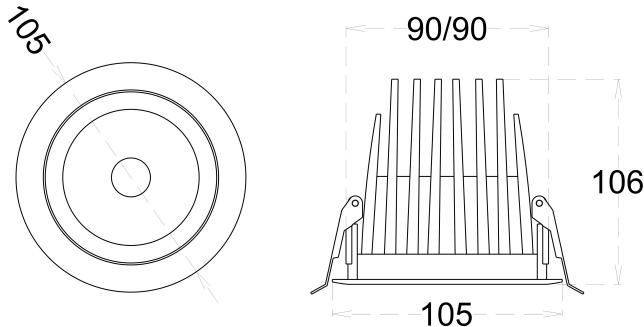

LIGHT TECHNOLOGY

LED FITTED	Bridgelux
DELIVERED LUMENS	2875 / 2750 / 2625
CCT (K)	6000 / 4000 / 3000
Tunable	On Request
LED BINNING	3 Step MacAdam
CRI (Ra)	80 / 90
LED LIFE L70	40,000 HRS
LUMINAIRE	4000 / 3875 / 3750
LUMINOUS FLUX	
LUMINOUS EFFICACY	115 Lumens / Watt

ELECTRICAL SYSTEM

(UGR)	<19
INPUT VOLTAGE	220 TO 240 Vac
INPUT POWER	25W
POWER FACTOR	>0.95
THD	<10%
CONTROL GEAR	Remote
MOUNTING	
DRIVER PROTECTION	OVP, Short Circuit, Surge
DIMMING	Phase / Analog / Dali / RF / APP
EMERGENCY	On Request
BATTERY BACKUP	

PACKAGING DETAILS

PACKING QTY -

GROSS WEIGHT -

CARTON SIZE -
(LXBXH)

DIMENSIONS