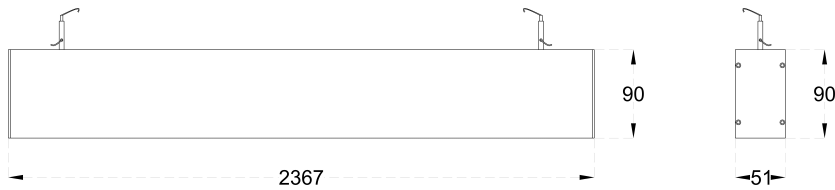

Tailor Made

TECHNICAL SPECIFICATIONS

PRODUCT REFERENCE

ITEM CODE	ASPIRE UP DOWN 60
ENVIRONMENT	Indoor
INSTALLATION	Suspended

CONSTRUCTION AND MATERIALS

SIZE OUT SIDE MM	2367x51x90
CUT OUT SIZE (MM)	-
HOUSING	Extruded Aluminium
LENS / DIFFUSER	High Transmission PMMA
REFLECTOR	N/A
SURFACE FINISH	White/Black/Custom Powder Coated
IP rating	30

PACKAGING DETAILS

PACKING QTY 2

GROSS WEIGHT -

CARTOON SIZE 96"x8.5"x4"
(LXBXH)

DIMENSIONS

PHOTOMETRIC

ARCADE LIGHTING INDUSTRIES PVT LTD

8 Raju industrial estate, Penkar pada, Near
dahisar check naka, Mira road 401107