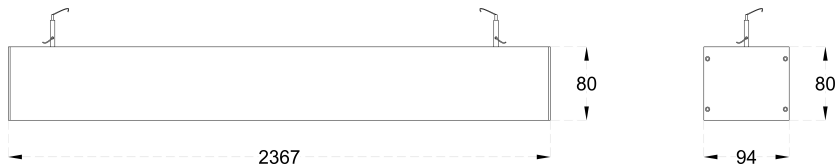

LIGHT TECHNOLOGY

LED FITTED	Bridgelux
DELIVERED LUMENS	6900 / 6600 / 6300
CCT (K)	6000 / 4000 / 3000
Tunable	On Request
LED BINNING	3 Step MacAdam
CRI (Ra)	80 / 90
LED LIFE L70	45,000 HRS
LUMINAIRE	8400 / 8100 / 7800
LUMINOUS FLUX	
LUMINOUS EFFICACY	115 Lumens / Watt

ELECTRICAL SYSTEM

(UGR)	<22
INPUT VOLTAGE	220 TO 240 Vac
INPUT POWER	60W (20U+40D)
POWER FACTOR	>0.95
THD	<10%
CONTROL GEAR	IN BUILT
MOUNTING	
DRIVER PROTECTION	OVP, Short Circuit, Surge
DIMMING	Phase / Analog / Dali / RF / APP
EMERGENCY BATTERY BACKUP	On Request

PACKAGING DETAILS

PACKING QTY -

GROSS WEIGHT -

**CARTOON SIZE -
(LXBXH)**

DIMENSIONS