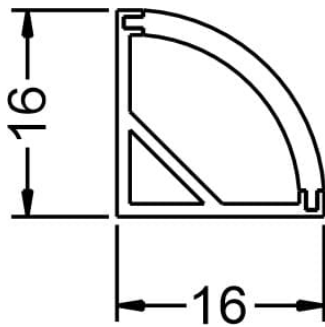

### CONSTRUCTION AND MATERIALS

<b>SIZE OUT SIDE MM</b>	2000x16x16
<b>CUT OUT SIZE (MM)</b>	-
<b>HOUSING</b>	Extruded Aluminium
<b>LENS / DIFFUSER</b>	High Transmission PMMA
<b>REFLECTOR</b>	N/A
<b>SURFACE FINISH</b>	Anodised/Custom Powder Coated
<b>IP rating</b>	20

## PACKAGING DETAILS

**PACKING QTY -**

**GROSS WEIGHT -**

**CARTOON SIZE -  
(LXBXH)**

### DIMENSIONS