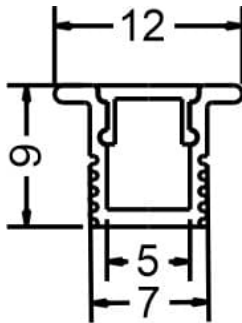

CCT Tuning

Dimming
Optional

TECHNICAL SPECIFICATIONS

PRODUCT REFERENCE

ITEM CODE	AR0070907R
ENVIRONMENT	Indoor
INSTALLATION	Recessed

CONSTRUCTION AND MATERIALS

SIZE OUT SIDE MM	2000x12x7
CUT OUT SIZE (MM)	2000x9x7
HOUSING	Extruded Aluminium
LENS / DIFFUSER	High Transmission PMMA
REFLECTOR	N/A
SURFACE FINISH	Anodised/Custom Powder Coated
IP rating	20

ELECTRICAL SYSTEM

(UGR)	NA
INPUT VOLTAGE	NA
INPUT POWER	NA
POWER FACTOR	NA
THD	NA
CONTROL GEAR	NA
MOUNTING	
DRIVER PROTECTION	NA
DIMMING	NA
EMERGENCY BATTERY	NA
BACKUP	

PACKAGING DETAILS

PACKING QTY -

GROSS WEIGHT -

**CARTOON SIZE -
(LXBXH)**

DIMENSIONS

PHOTOMETRIC

ARCADE LIGHTING INDUSTRIES PVT LTD

8 Raju industrial estate, Penkar pada, Near
dahisar check naka, Mira road 401107

NOTE : The technical data sheet with design registration stamp is the property of Arcade Lighting India Pvt. Ltd. & protected under Intellectual Property law, and it is restricted for sharing with other lighting suppliers