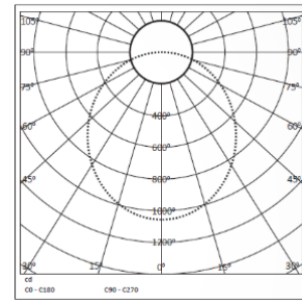

PHOTOMETRIC

ARCADE LIGHTING INDUSTRIES PVT LTD

8 Raju industrial estate, Penkar pada, Near
dahisar check naka, Mira road 401107

NOTE : The technical data sheet with design registration stamp is the property of Arcade Lighting India Pvt. Ltd. & protected under Intellectual Property law, and it is restricted for sharing with other lighting suppliers

Technical parameters are subjected to change time to time in order to improve product performance and reliability

BP-RV00 AR/FRT/TEC/TDS/01