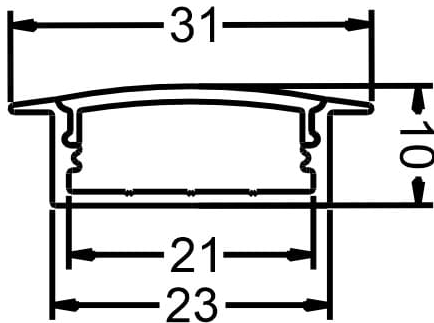

CCT Tuning

Dimming
Optional

TECHNICAL SPECIFICATIONS

PRODUCT REFERENCE

ITEM CODE	AR0052310R
ENVIRONMENT	Indoor
INSTALLATION	Recessed

CONSTRUCTION AND MATERIALS

SIZE OUT SIDE MM	2000x31x10
CUT OUT SIZE (MM)	2000x23x10
HOUSING	Extruded Aluminium
LENS / DIFFUSER	High Transmission PMMA
REFLECTOR	N/A
SURFACE FINISH	Anodised/Custom Powder Coated
IP rating	20

CARTOON SIZE -
(LXBXH)

DIMENSIONS

PHOTOMETRIC

ARCADE LIGHTING INDUSTRIES PVT LTD

8 Raju industrial estate, Penkar pada, Near
dahisar check naka, Mira road 401107

NOTE : The technical data sheet with design registration stamp is the property of Arcade Lighting India Pvt. Ltd. & protected under Intellectual Property law, and it is restricted for sharing with other lighting suppliers