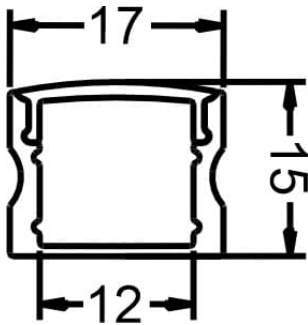

Dimming
Optional

TECHNICAL SPECIFICATIONS

PRODUCT REFERENCE

ITEM CODE	AR0041715
ENVIRONMENT	Indoor
INSTALLATION	Surface

CONSTRUCTION AND MATERIALS

SIZE OUT SIDE MM	2000x17x15
CUT OUT SIZE (MM)	-
HOUSING	Extruded Aluminium
LENS / DIFFUSER	High Transmission PMMA
REFLECTOR	N/A
SURFACE FINISH	Anodised/Custom Powder Coated
IP rating	20

**CARTOON SIZE -
(LXBXH)**

DIMENSIONS

PHOTOMETRIC

ARCADE LIGHTING INDUSTRIES PVT LTD

8 Raju industrial estate, Penkar pada, Near
dahisar check naka, Mira road 401107

NOTE : The technical data sheet with design registration stamp is the property of Arcade Lighting India Pvt. Ltd. & protected under Intellectual Property law, and it is restricted for sharing with other lighting suppliers