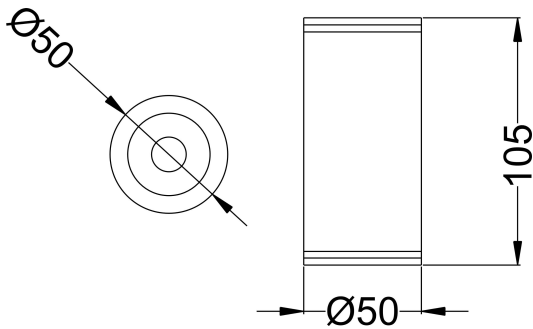

LIGHT TECHNOLOGY

LED FITTED	Bridgelux
DELIVERED LUMENS	575 / 550 / 525
CCT (K)	6000 / 4000 / 3000
Tunable	On Request
LED BINNING	3 Step MacAdam
CRI (Ra)	80 / 90
LED LIFE L70	40,000 HRS
LUMINAIRE	800 / 775 / 750
LUMINOUS FLUX	
LUMINOUS EFFICACY	115 Lumens / Watt

ELECTRICAL SYSTEM

(UGR)	<20
INPUT VOLTAGE	220 TO 240 Vac
INPUT POWER	05W
POWER FACTOR	>0.95
THD	<10%
CONTROL GEAR	IN BUILT
MOUNTING	
DRIVER PROTECTION	OVP, Short Circuit, Surge
DIMMING	Phase / Analog / Dali / RF / APP
EMERGENCY BATTERY BACKUP	On Request

PACKAGING DETAILS

PACKING QTY -

GROSS WEIGHT -

CARTOON SIZE -
(LXBXH)

DIMENSIONS