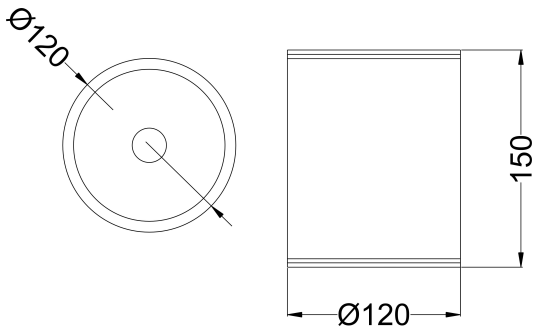

LIGHT TECHNOLOGY

LED FITTED	Bridgelux
DELIVERED LUMENS	2875 / 2750 / 2625
CCT (K)	6000 / 4000 / 3000
Tunable	On Request
LED BINNING	3 Step MacAdam
CRI (Ra)	80 / 90
LED LIFE L70	40,000 HRS
LUMINAIRE	4000 / 3875 / 3750
LUMINOUS FLUX	
LUMINOUS EFFICACY	115 Lumens / Watt

ELECTRICAL SYSTEM

(UGR)	<20
INPUT VOLTAGE	220 TO 240 Vac
INPUT POWER	25W
POWER FACTOR	>0.95
THD	<10%
CONTROL GEAR	IN BUILT
MOUNTING	
DRIVER PROTECTION	OVP, Short Circuit, Surge
DIMMING	Phase / Analog / Dali / RF / APP
EMERGENCY BATTERY BACKUP	On Request

PACKAGING DETAILS

PACKING QTY -

GROSS WEIGHT -

CARTOON SIZE -
(LXBXH)

DIMENSIONS