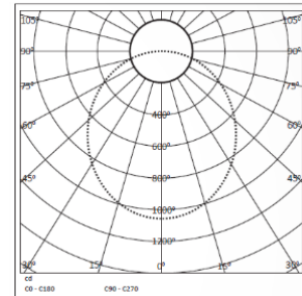

PHOTOMETRIC

ARCADE LIGHTING INDUSTRIES PVT LTD

8 Raju industrial estate, Penkar pada, Near
dahisar check naka, Mira road 401107

NOTE : The technical data sheet with design registration stamp is the property of Arcade Lighting India Pvt. Ltd. & protected under Intellectual Property law, and it is restricted for sharing with other lighting suppliers

Technical parameters are subjected to change time to time in order to improve product performance and reliability

BP-RV00 AR/FRT/TEC/TDS/01