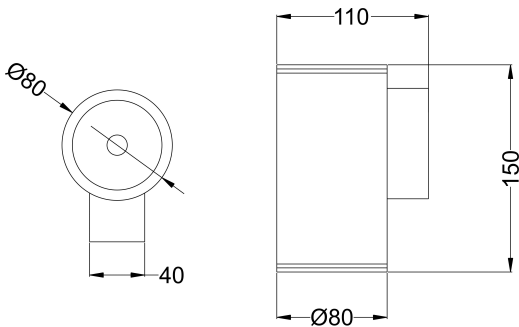

LIGHT TECHNOLOGY

LED FITTED	Bridgelux
DELIVERED LUMENS	1725 / 1650 / 1575
CCT (K)	6000 / 4000 / 3000
Tunable	On Request
LED BINNING	3 Step MacAdam
CRI (Ra)	80 / 90
LED LIFE L70	40,000 HRS
LUMINAIRE	2400 / 2325 / 2250
LUMINOUS FLUX	
LUMINOUS EFFICACY	115 Lumens / Watt

ELECTRICAL SYSTEM

(UGR)	<20
INPUT VOLTAGE	220 TO 240 Vac
INPUT POWER	15W
POWER FACTOR	>0.95
THD	<10%
CONTROL GEAR	IN BUILT
MOUNTING	
DRIVER PROTECTION	OVP, Short Circuit, Surge
DIMMING	Phase / Analog / Dali / RF / APP
EMERGENCY BATTERY BACKUP	On Request

PACKAGING DETAILS

PACKING QTY -

GROSS WEIGHT -

CARTOON SIZE -
(LXBXH)

DIMENSIONS