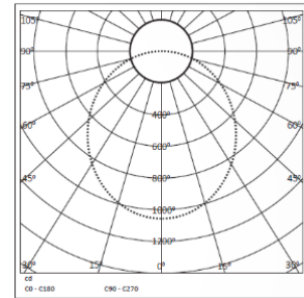

PHOTOMETRIC

ARCADE LIGHTING INDUSTRIES PVT LTD

8 Raju industrial estate, Penkar pada, Near
dahisar check naka, Mira road 401107

NOTE : The technical data sheet with design registration stamp is the property of Arcade Lighting India Pvt. Ltd. & protected under Intellectual Property law, and it is restricted for sharing with other lighting suppliers

Technical parameters are subjected to change time to time in order to improve product performance and reliability

BP-RV00 AR/FRT/TEC/TDS/01