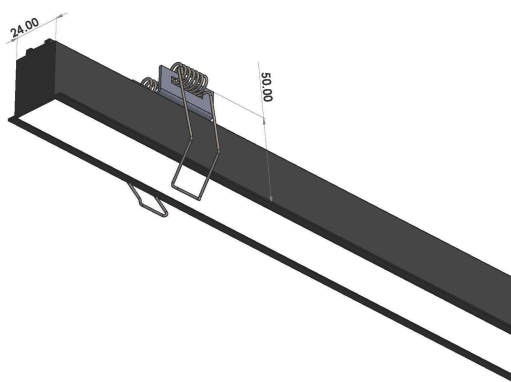

ALPHA RECESS

Product Images

APPLICATION AREAS:

Office buildings, Retail, Supermarkets, Hospitality, Libraries

TECHNICAL SPECIFICATIONS

PRODUCT REFERENCE

ITEM CODE	ALPHA RECESS 44
ENVIRONMENT	Indoor
INSTALLATION	Recessed

CONSTRUCTION AND MATERIALS

SIZE OUT SIDE MM	2373x31x50
CUT OUT SIZE (MM)	2365x23x50
HOUSING	Extruded Aluminium
LENS / DIFFUSER	High Transmission PMMA
REFLECTOR	N/A
SURFACE FINISH	White/Black/Custom Powder Coated
IP rating	30

THERMAL MANAGEMENT

HEAT SINK MATERIAL	Aluminium
COOLING TECHNIQUE	Passive

OPTICAL SYSTEM

BEAM ANGLE	110°
ILLUMINATION MODE	Direct Lighting
SWIVEL	No