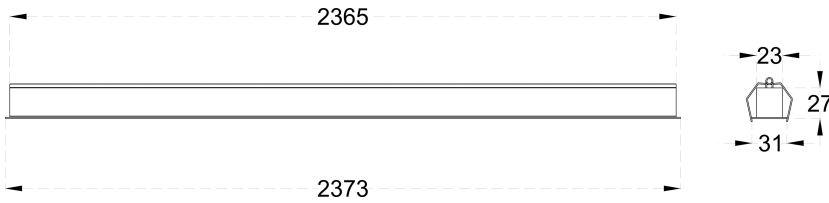

CONSTRUCTION AND MATERIALS

SIZE OUT SIDE MM	2373x31x50
CUT OUT SIZE (MM)	2365x23x50
HOUSING	Extruded Aluminium
LENS / DIFFUSER	High Transmission PMMA
REFLECTOR	N/A
SURFACE FINISH	White/Black/Custom Powder Coated
IP rating	30

PACKAGING DETAILS

PACKING QTY 2

GROSS WEIGHT -

CARTOON SIZE 96"x 5.2"x 4.2"
(LXBXH)

DIMENSIONS

PHOTOMETRIC

ARCADE LIGHTING INDUSTRIES PVT LTD

8 Raju industrial estate, Penkar pada, Near
dahisar check naka, Mira road 401107