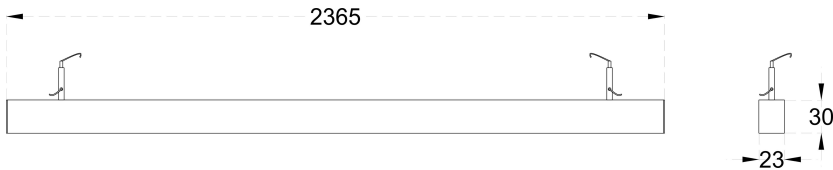

LIGHT TECHNOLOGY

LED FITTED	Bridgelux
DELIVERED LUMENS	5060 / 4840 / 4620
CCT (K)	6000 / 4000 / 3000
Tunable	On Request
LED BINNING	3 Step MacAdam
CRI (Ra)	80 / 90
LED LIFE L70	45,000 HRS
LUMINAIRE	6160 / 5940 / 5720
LUMINOUS FLUX	
LUMINOUS EFFICACY	115 Lumens / Watt

ELECTRICAL SYSTEM

(UGR)	<22
INPUT VOLTAGE	220 TO 240 Vac
INPUT POWER	44W
POWER FACTOR	>0.95
THD	<10%
CONTROL GEAR	IN BUILT
MOUNTING	
DRIVER PROTECTION	OVP, Short Circuit, Surge
DIMMING	Phase / Analog / Dali / RF / APP
EMERGENCY BATTERY BACKUP	On Request

PACKAGING DETAILS

PACKING QTY 2

GROSS WEIGHT -

CARTOON SIZE 96"x8.5"x4"
(LXBXH)

DIMENSIONS