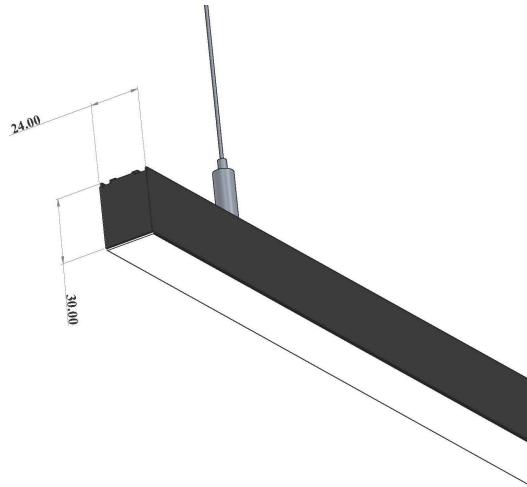

ALPHA

Product Images

APPLICATION AREAS:

Office buildings, Retail, Supermarkets, Hospitality, Libraries

TECHNICAL SPECIFICATIONS

PRODUCT REFERENCE

ITEM CODE	ALPHA 44
ENVIRONMENT	Indoor
INSTALLATION	Suspended

CONSTRUCTION AND MATERIALS

SIZE OUT SIDE MM	2365x23x30
CUT OUT SIZE (MM)	-
HOUSING	Extruded Aluminium
LENS / DIFFUSER	High Transmission PMMA
REFLECTOR	N/A
SURFACE FINISH	White/Black/Custom Powder Coated
IP rating	30

THERMAL MANAGEMENT

HEAT SINK MATERIAL	Aluminium
COOLING TECHNIQUE	Passive

OPTICAL SYSTEM

BEAM ANGLE	110°
ILLUMINATION MODE	Direct Lighting
SWIVEL	No