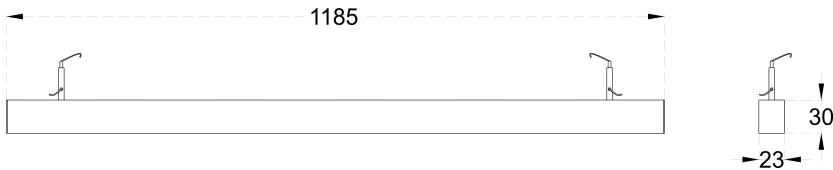

CONSTRUCTION AND MATERIALS

SIZE OUT SIDE MM	1185x23x30
CUT OUT SIZE (MM)	-
HOUSING	Extruded Aluminium
LENS / DIFFUSER	High Transmission PMMA
REFLECTOR	N/A
SURFACE FINISH	White/Black/Custom Powder Coated
IP rating	30

PACKAGING DETAILS

PACKING QTY 2

GROSS WEIGHT -

CARTOON SIZE 48.75"x8.5"x4"
(LXBXH)

DIMENSIONS

PHOTOMETRIC

ARCADE LIGHTING INDUSTRIES PVT LTD

8 Raju industrial estate, Penkar pada, Near
dahisar check naka, Mira road 401107