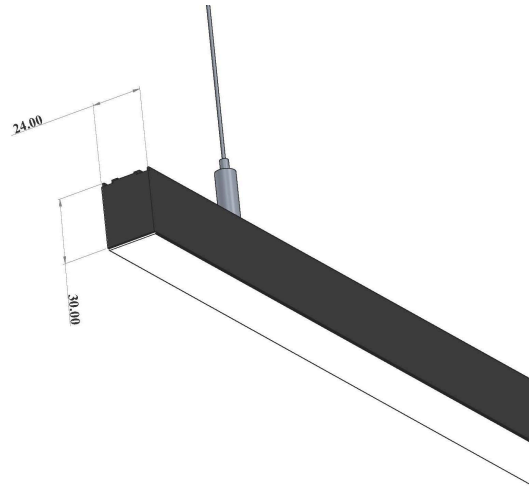

ALPHA

Product Images

APPLICATION AREAS:

Office buildings, Retail, Supermarkets, Hospitality, Libraries

TECHNICAL SPECIFICATIONS

PRODUCT REFERENCE

ITEM CODE	ALPHA 22
ENVIRONMENT	Indoor
INSTALLATION	Suspended

CONSTRUCTION AND MATERIALS

SIZE OUT SIDE MM	1185x23x30
CUT OUT SIZE (MM)	-
HOUSING	Extruded Aluminium
LENS / DIFFUSER	High Transmission PMMA
REFLECTOR	N/A
SURFACE FINISH	White/Black/Custom Powder Coated
IP rating	30

THERMAL MANAGEMENT

HEAT SINK MATERIAL	Aluminium
COOLING TECHNIQUE	Passive

OPTICAL SYSTEM

BEAM ANGLE	110°
ILLUMINATION MODE	Direct Lighting
SWIVEL	No