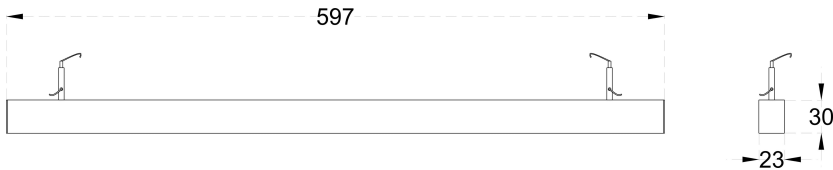

CONSTRUCTION AND MATERIALS

SIZE OUT SIDE MM	597x23x30
CUT OUT SIZE (MM)	-
HOUSING	Extruded Aluminium
LENS / DIFFUSER	High Transmission PMMA
REFLECTOR	N/A
SURFACE FINISH	White/Black/Custom Powder Coated
IP rating	30

PACKAGING DETAILS

PACKING QTY 4

GROSS WEIGHT -

CARTOON SIZE 48.75"x8.5"x4"
(LXBXH)

DIMENSIONS

PHOTOMETRIC

ARCADE LIGHTING INDUSTRIES PVT LTD

8 Raju industrial estate, Penkar pada, Near
dahisar check naka, Mira road 401107