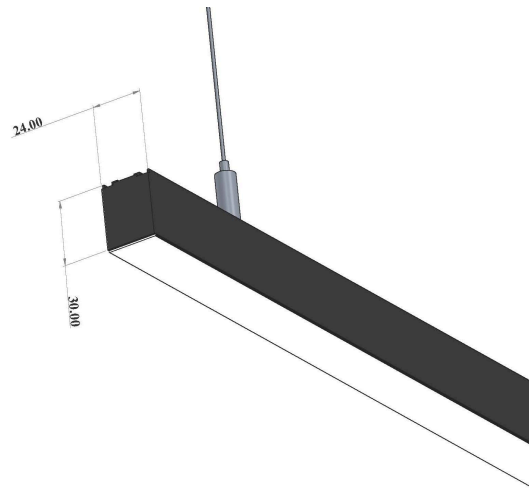

ALPHA

Product Images

APPLICATION AREAS:

Office buildings, Retail, Supermarkets, Hospitality, Libraries

TECHNICAL SPECIFICATIONS

PRODUCT REFERENCE

ITEM CODE	ALPHA 11
ENVIRONMENT	Indoor
INSTALLATION	Suspended

CONSTRUCTION AND MATERIALS

SIZE OUT SIDE MM	597x23x30
CUT OUT SIZE (MM)	-
HOUSING	Extruded Aluminium
LENS / DIFFUSER	High Transmission PMMA
REFLECTOR	N/A
SURFACE FINISH	White/Black/Custom Powder Coated
IP rating	30

THERMAL MANAGEMENT

HEAT SINK MATERIAL	Aluminium
COOLING TECHNIQUE	Passive

OPTICAL SYSTEM

BEAM ANGLE	110°
ILLUMINATION MODE	Direct Lighting
SWIVEL	No