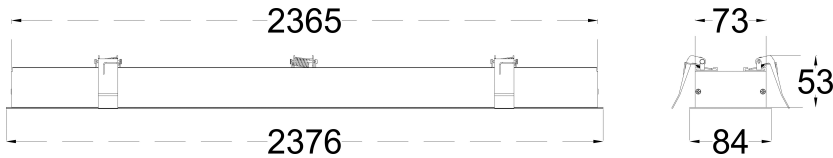

Tailor Made

TECHNICAL SPECIFICATIONS

PRODUCT REFERENCE

ITEM CODE	AERO RECESS 60
ENVIRONMENT	Indoor
INSTALLATION	Recessed

CONSTRUCTION AND MATERIALS

SIZE OUT SIDE MM	2383x94x95
CUT OUT SIZE (MM)	2367x77x95
HOUSING	Extruded Aluminium
LENS / DIFFUSER	High Transmission PMMA
REFLECTOR	N/A
SURFACE FINISH	White/Black/Custom Powder Coated
IP rating	30

PACKAGING DETAILS

PACKING QTY 2

GROSS WEIGHT -

CARTOON SIZE 96"x9"x5"
(LXBXH)

DIMENSIONS

PHOTOMETRIC

ARCADE LIGHTING INDUSTRIES PVT LTD

8 Raju industrial estate, Penkar pada, Near
dahisar check naka, Mira road 401107