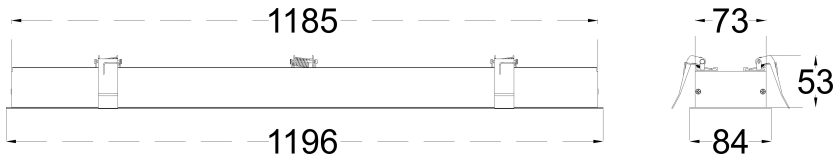

Tailor Made

TECHNICAL SPECIFICATIONS

PRODUCT REFERENCE

ITEM CODE	AERO RECESS 30
ENVIRONMENT	Indoor
INSTALLATION	Recessed

CONSTRUCTION AND MATERIALS

SIZE OUT SIDE MM	1203x94x95
CUT OUT SIZE (MM)	1187x77x95
HOUSING	Extruded Aluminium
LENS / DIFFUSER	High Transmission PMMA
REFLECTOR	N/A
SURFACE FINISH	White/Black/Custom Powder Coated
IP rating	30

PACKAGING DETAILS

PACKING QTY 2

GROSS WEIGHT -

CARTOON SIZE 48.75"x9"x5"
(LXBXH)

DIMENSIONS

PHOTOMETRIC

ARCADE LIGHTING INDUSTRIES PVT LTD

8 Raju industrial estate, Penkar pada, Near
dahisar check naka, Mira road 401107