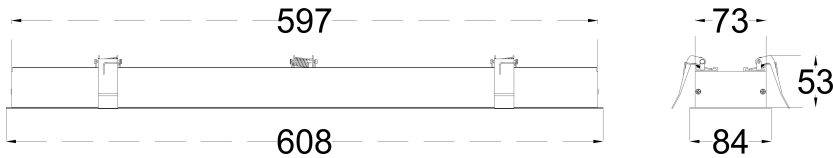

Tailor Made

TECHNICAL SPECIFICATIONS

PRODUCT REFERENCE

ITEM CODE	AERO RECESS 15
ENVIRONMENT	Indoor
INSTALLATION	Recessed

CONSTRUCTION AND MATERIALS

SIZE OUT SIDE MM	615x94x95
CUT OUT SIZE (MM)	599x77x95
HOUSING	Extruded Aluminium
LENS / DIFFUSER	High Transmission PMMA
REFLECTOR	N/A
SURFACE FINISH	White/Black/Custom Powder Coated
IP rating	30

PACKAGING DETAILS

PACKING QTY 4

GROSS WEIGHT -

CARTOON SIZE 48.75"x9"x5"
(LXBXH)

DIMENSIONS

PHOTOMETRIC

ARCADE LIGHTING INDUSTRIES PVT LTD

8 Raju industrial estate, Penkar pada, Near
dahisar check naka, Mira road 401107