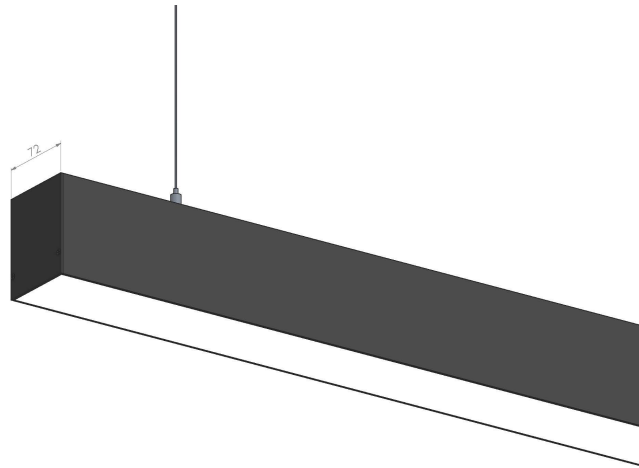

AERO

Product Images

APPLICATION AREAS:

Office buildings, Retail, Supermarkets, Hospitality, Libraries

CCT Tuning

Linkable

Tailor Made

Low Glare

Burning Hours
45K

TECHNICAL SPECIFICATIONS

PRODUCT REFERENCE

ITEM CODE	AERO 60
ENVIRONMENT	Indoor
INSTALLATION	Suspended

CONSTRUCTION AND MATERIALS

SIZE OUT SIDE MM	2367x73x90
CUT OUT SIZE (MM)	-
HOUSING	Extruded Aluminium
LENS / DIFFUSER	High Transmission PMMA
REFLECTOR	N/A
SURFACE FINISH	White/Black/Custom Powder Coated
IP rating	30

THERMAL MANAGEMENT

HEAT SINK MATERIAL	Aluminium
COOLING TECHNIQUE	Passive

OPTICAL SYSTEM

BEAM ANGLE	110°
ILLUMINATION MODE	Direct Lighting
SWIVEL	No