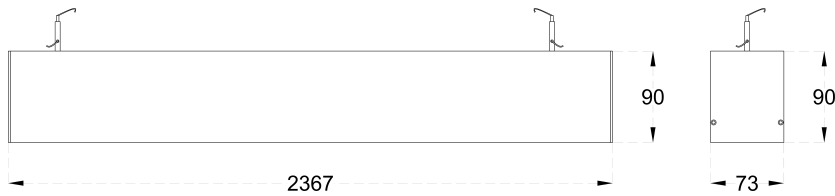

Burning Hours
45K

TECHNICAL SPECIFICATIONS

PRODUCT REFERENCE

ITEM CODE	AERO 60
ENVIRONMENT	Indoor
INSTALLATION	Suspended

CONSTRUCTION AND MATERIALS

SIZE OUT SIDE MM	2367x73x90
CUT OUT SIZE (MM)	-
HOUSING	Extruded Aluminium
LENS / DIFFUSER	High Transmission PMMA
REFLECTOR	N/A
SURFACE FINISH	White/Black/Custom Powder Coated
IP rating	30

PACKAGING DETAILS

PACKING QTY 2

GROSS WEIGHT -

CARTOON SIZE 96"x9"x5"
(LXBXH)

DIMENSIONS

PHOTOMETRIC

ARCADE LIGHTING INDUSTRIES PVT LTD

8 Raju industrial estate, Penkar pada, Near
dahisar check naka, Mira road 401107